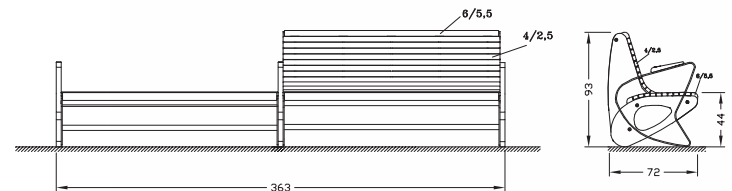

alldouble

Euroform Street Furniture

Hardscape have teamed up with Italian company euroform w to supply aesthetically attractive, distinctive and innovative street furniture solutions.

Each item is characterised with an eye for detail combining excellent stability, detailed craftsmanship and the respect for the existing environment adapting perfectly to the requirements of a typical urban scheme.

As sole UK distributors of euroform w products, Hardscape can help devise a solution from a range of stylish wooden and metal urban furniture products ensuring that the chosen items compliment the varying requirements of outdoor culture and lifestyle.

- **Version:** with and without backrest.
- **Frame:** 8mm hot dipped steel sheet. Horizontal reinforcement with round section pipe 42x3mm.
- **Armrest:** flat steel 8x40mm and untreated hardwood strip 18/40x40x27, 5mm.
- **Powder coating:** special colour effect "Corten". Other RAL colours on request.
- **Seat:** untreated hardwood strips and 2 end bars.
- **Fastening:** cast in concrete, bolted down free standing.
- **Option:** wood treated with water-based glaze.