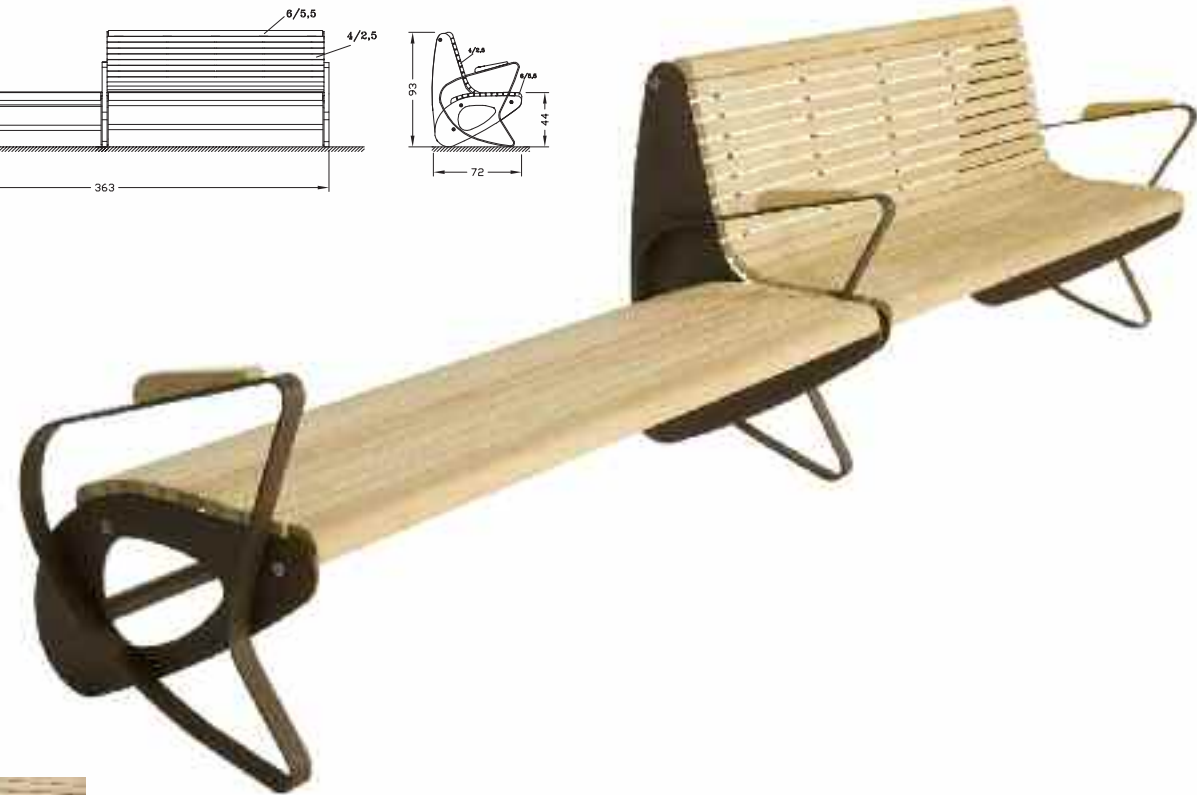

alldouble

Euroform Street Furniture

Hardscape have teamed up with Italian company euroform w to supply aesthetically attractive, distinctive and innovative street furniture solutions.

Each item is characterised with an eye for detail combining excellent stability, detailed craftsmanship and the respect for the existing environment adapting perfectly to the requirements of a typical urban scheme.

As sole UK distributors of euroform w products, Hardscape can help devise a solution from a range of stylish wooden and metal urban furniture products ensuring that the chosen items compliment the varying requirements of outdoor culture and lifestyle.

- **Version:** with and without backrest.
- **Frame:** 8mm hot dipped steel sheet. Horizontal reinforcement with round section pipe 42x3mm.
- **Armrest:** flat steel 8x40mm and untreated hardwood strip 18/40x40x27, 5mm.
- **Powder coating:** special colour effect "Corten". Other RAL colours on request.
- **Seat:** untreated hardwood strips and 2 end bars.
- **Fastening:** cast in concrete, bolted down free standing.
- **Option:** wood treated with water-based glaze.